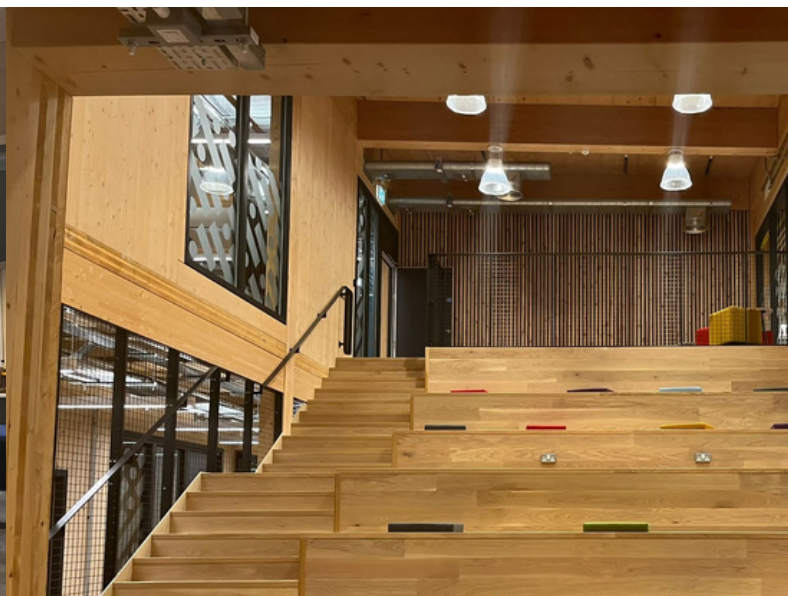

SILVA SPOONS CAFE

The Innovation Hub Cafe is open and ready to fuel you for your day.

With a sustainable and locally sourced menu, Silva Spoons operates 8am - 4pm, offering a breakfast, lunch and beverage menu.

They can also cater to any event needs at the Innovation Hub.

**OPEN
NOW**