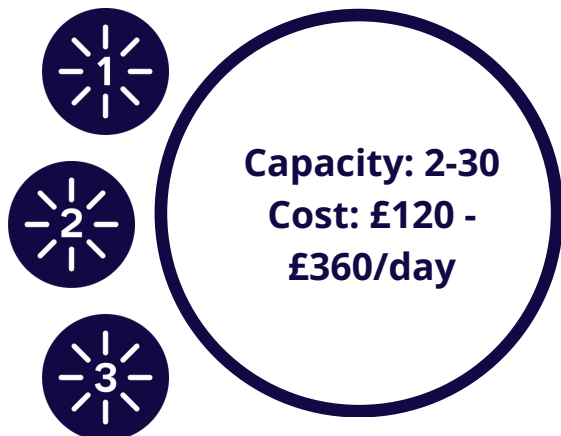

SPARK SUITE AND CHAMBER

THE SPARK SUITE