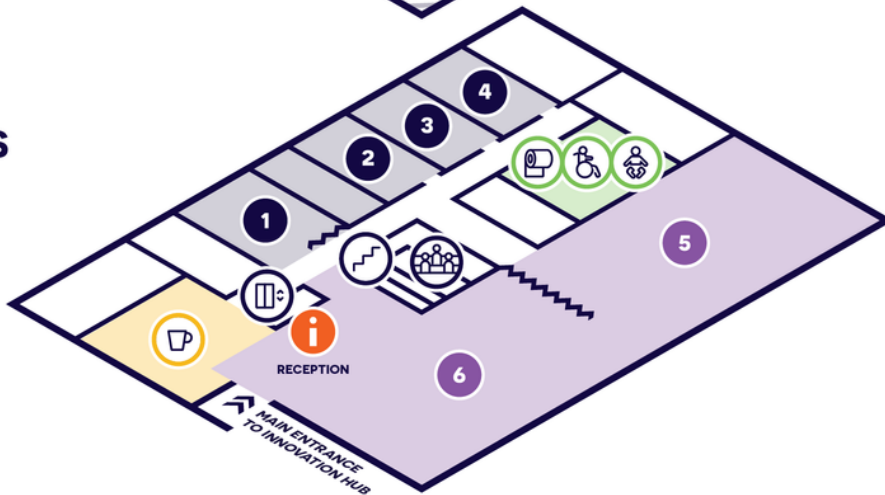

MEETING ROOMS

- 10 PINE
- 11 BIRCH
- 12 ROWAN

- STAIRS
- LIFT
- TOILETS
- ACCESSIBLE TOILET
- BABY CHANGING
- CAFE
- AUDITORIUM SEATING

DOWNSTAIRS

- 1 SPARK CHAMBER
- 2 SPARK SUITE 1
- 3 SPARK SUITE 2
- 4 SPARK SUITE 3
- 5 EVENT SPACE
- 6 SHOWCASE SPACE

Available now!

#msipinnovationhub

HOW TO BOOK

The Innovation Hub is now open and ready to welcome you to the cafe and relaxed working areas.

BOOK A ROOM

Booking a meeting room or co-working space at the Innovation Hub is easy.