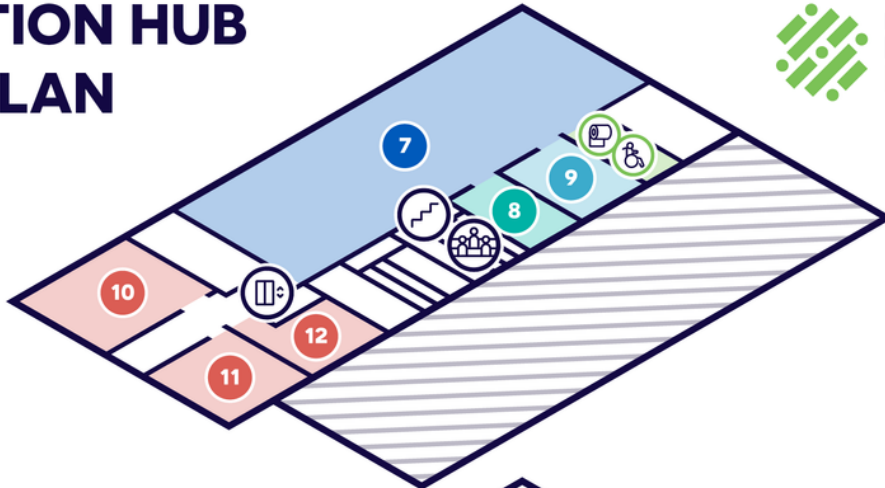

They can also cater to any event needs at the Innovation Hub.

**OPEN
NOW**

MEETING ROOMS

**MICHELIN
SCOTLAND
INNOVATION
PARC**

BOOK NOW

Space	Sqm	SqFT	Capacity	Daily	Half Day
Spark 1*	24	258	10	£ 120	-
Spark 2*	24	258	10	£ 120	-
Spark 3*	24	258	10	£ 120	-
Spark Chamber	30	323	12	£ 140	-
Showcase Space	150	1615	90	£ 650	£ 400
Event Space	150	1615	90	£ 650	£ 400
Co-working Space	163	1755	29	£ 25	£ 20
Rowan	20	215	8	£ 110	£ 80
Birch	23	248	10	£ 130	£ 90
Pine	42	452	16	£ 185	£ 130

BOOK NOW

*Note the Spark Suite can be booked as one large or a double as well as singles

#msipinnovationhub

FLOORPLAN

INNOVATION HUB FLOOR PLAN

UPSTAIRS

- 7 CO-WORKING SPACE
- 8 HANGOUT SPACE
- 9 VISION VAULT

MEETING ROOMS

- 10 PINE
- 11 BIRCH
- 12 ROWAN

- STAIRS
- LIFT
- TOILETS
- ACCESSIBLE TOILET
- BABY CHANGING
- CAFE
- AUDITORIUM SEATING

DOWNSTAIRS

- 1 SPARK CHAMBER
- 2 SPARK SUITE 1
- 3 SPARK SUITE 2
- 4 SPARK SUITE 3
- 5 EVENT SPACE
- 6 SHOWCASE SPACE